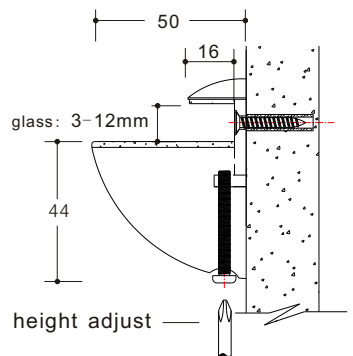

Floating Shelf Supports

Glass Shelf Bracket

zinc alloy, nickel-plated
 glass shelf depth: max. 250mm
 distance between shelf supports: max 550mm

Cat No.	8135.46.040
---------	-------------

Packing: 20set per carton

Glass Shelf Bracket

zinc alloy, nickel-plated
 glass shelf depth: max. 250mm
 distance between shelf supports: max 550mm

Cat No.	8136.46.050
---------	-------------

Packing: 20set per carton

Shelf Bracket

zinc alloy, nickel-plated
 glass shelf depth: max. 3000mm
 distance between shelf supports: max 700mm

Cat No.	8137.46.085
---------	-------------

Packing: 10set per carton

Dimensional Data not binding.
 We reserve the right to alter specifications without notice.