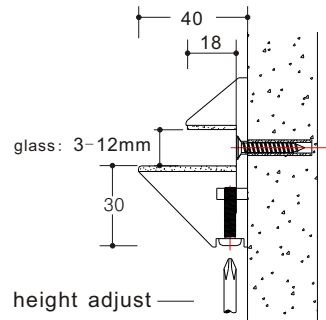

Floating Shelf Supports

Glass Shelf Bracket

zinc alloy, nickel-plated
 glass shelf depth: max. 250mm
 distance between shelf supports: max 550mm

Cat No.	8135.46.040
---------	-------------

Packing: 20set per carton

Glass Shelf Bracket

zinc alloy, nickel-plated
 glass shelf depth: max. 250mm
 distance between shelf supports: max 550mm

Cat No.	8136.46.050
---------	-------------

Packing: 20set per carton

Shelf Bracket

zinc alloy, nickel-plated
 glass shelf depth: max. 3000mm
 distance between shelf supports: max 700mm

Cat No.	8137.46.085
---------	-------------

Packing: 10set per carton

Dimensional Data not binding.
 We reserve the right to alter specifications without notice.