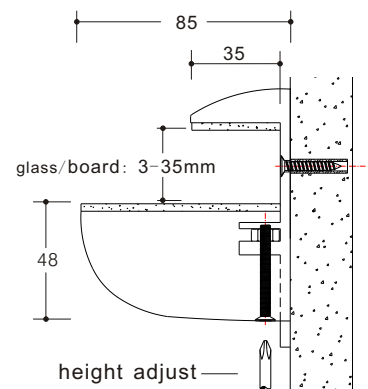

Floating Shelf Supports

Glass Shelf Bracket

zinc alloy, nickel-plated
 glass shelf depth: max. 250mm
 distance between shelf supports: max 550mm

Cat No.	8135.46.040
---------	-------------

Packing: 20set per carton

Glass Shelf Bracket

zinc alloy, nickel-plated
 glass shelf depth: max. 250mm
 distance between shelf supports: max 550mm

Cat No.	8136.46.050
---------	-------------

Packing: 20set per carton

Shelf Bracket

zinc alloy, nickel-plated
 glass shelf depth: max. 3000mm
 distance between shelf supports: max 700mm

Cat No.	8137.46.085
---------	-------------

Packing: 10set per carton

Dimensional Data not binding.
 We reserve the right to alter specifications without notice.