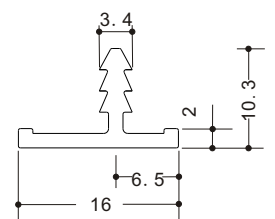

### 6mm Wrapped Edge For 16mm board

clear anodized

Cat No.	Length (mm)
4132. 38. 016	2500*

### 2mm Flush Edge For 16mm board

clear anodized

Cat No.	Length (mm)
4268. 38. 016	2500*

### 2mm Flush Edge For 18mm board

clear anodized

Cat No.	Length (mm)
4268. 38. 018	2500*

Dimensional Data not binding.  
We reserve the right to alter specifications without notice.

\* Usable length 2430~2470mm

## 25mm Edge Corner

zinc alloy, satin chrome

Cat No.	R
4268.43.001	0
4268.43.002	3

Dimensional Data not binding.  
We reserve the right to alter specifications without notice.

\* Usable length 2430~2470mm    \*\* Usable length 3630~3670mm