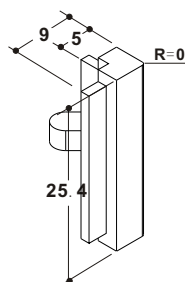

## 2mm Flush Edge For 19mm board

clear anodized

Cat No.	Length (mm)
4268.38.019	2500*

## 2mm Flush Edge For 25mm board

clear anodized

Cat No.	Length (mm)
4268.38.025	3700**

## 25mm Edge Corner

zinc alloy, satin chrome

Cat No.	R
4268.43.001	0
4268.43.002	3

Dimensional Data not binding.  
We reserve the right to alter specifications without notice.

\* Usable length 2430~2470mm    \*\* Usable length 3630~3670mm