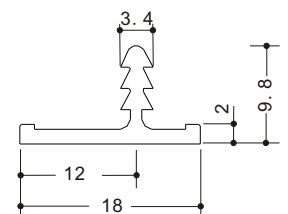

### 2mm Flush Edge For 16mm board

clear anodized

Cat No.	Length (mm)
4268. 38. 016	2500*

### 2mm Flush Edge For 18mm board

clear anodized

Cat No.	Length (mm)
4268. 38. 018	2500*

Dimensional Data not binding.  
We reserve the right to alter specifications without notice.

\* Usable length 2430~2470mm

## 25mm Edge Corner

zinc alloy, satin chrome

Cat No.	R
4268.43.001	0
4268.43.002	3

Dimensional Data not binding.  
We reserve the right to alter specifications without notice.

\* Usable length 2430~2470mm    \*\* Usable length 3630~3670mm