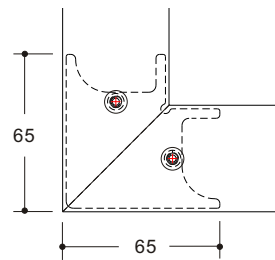

Fixing Method:

Note: glass edge needs to be chamfered

Flap Hinge Mounting Block

nylon, black

Cat No.	8202. 80. 003