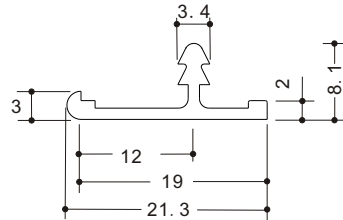

Aluminium Edge Profiles

3mm Wrapped Edge For 19mm board

clear anodized

Cat No.	Length (mm)
4131.38.019	2500*

2mm Flush Edge For 19mm board

clear anodized

Cat No.	Length (mm)
4268.38.019	2500*

2mm Flush Edge For 25mm board

clear anodized

Cat No.	Length (mm)
4268.38.025	3700**

25mm Edge Corner

zinc alloy, satin chrome

Cat No.	R
4268.43.001	0
4268.43.002	3

Dimensional Data not binding.
We reserve the right to alter specifications without notice.

* Usable length 2430~2470mm   ** Usable length 3630~3670mm