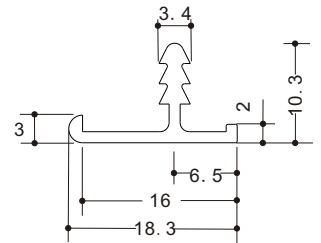

### 6mm Wrapped Edge For 16mm board

clear anodized

Cat No.	Length (mm)
4132. 38. 016	2500*

### 2mm Flush Edge For 16mm board

clear anodized

Cat No.	Length (mm)
4268. 38. 016	2500*

### 2mm Flush Edge For 18mm board

clear anodized

Cat No.	Length (mm)
4268. 38. 018	2500*

Dimensional Data not binding.  
We reserve the right to alter specifications without notice.

\* Usable length 2430~2470mm

## 25mm Edge Corner

zinc alloy, satin chrome

Cat No.	R
4268.43.001	0
4268.43.002	3

Dimensional Data not binding.  
We reserve the right to alter specifications without notice.

\* Usable length 2430~2470mm    \*\* Usable length 3630~3670mm