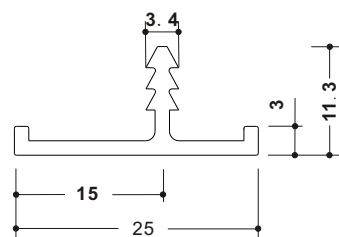

### 2mm Flush Edge For 18mm board

clear anodized

Cat No.	Length (mm)
4268. 38. 018	2500*

Dimensional Data not binding.  
We reserve the right to alter specifications without notice.

\* Usable length 2430~2470mm

## 2mm Flush Edge For 19mm board

clear anodized

Cat No.	Length (mm)
4268.38.019	2500*

## 2mm Flush Edge For 25mm board

clear anodized

Cat No.	Length (mm)
4268.38.025	3700**

## 25mm Edge Corner

zinc alloy, satin chrome

Cat No.	R
4268.43.001	0
4268.43.002	3

Dimensional Data not binding.  
We reserve the right to alter specifications without notice.

\* Usable length 2430~2470mm    \*\* Usable length 3630~3670mm