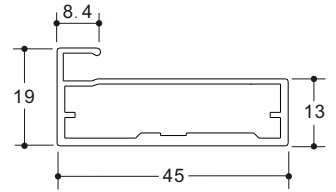

19mm Aluminium Frame Door Profile

Glass Door Frame

silver colour, anodized
use 4mm glass only

Cat No.	Length(mm)
8202. 38. 045	3100*

Packing: 6pcs per carton * Usable length 3030-3070mm