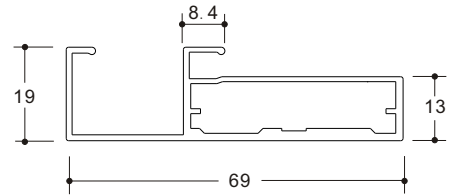

Glass Door Frame

with handle, use to up-flap door
suit to 8202. 38. 045

silver colour, anodized
use 4mm glass only

Cat No.	Length(mm)
8202. 38. 069	3100*

Packing: 6pcs per carton * Usable length 3030-3070mm

Sealing Strip

plastic for glass

Cat No.	8202. 80. 002

Fixing Plate

steel, zinc-plated

Cat No.	8200. 57. 001