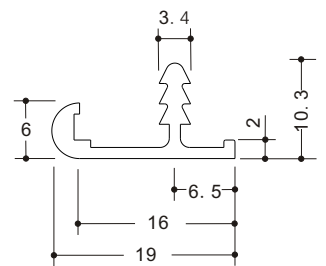

### 3mm Wrapped Edge For 16mm board

clear anodized

Cat No.	Length (mm)
4131. 38. 016	2500*

### 2mm Flush Edge For 16mm board

clear anodized

Cat No.	Length (mm)
4268. 38. 016	2500*

### 2mm Flush Edge For 18mm board

clear anodized

Cat No.	Length (mm)
4268. 38. 018	2500*

Dimensional Data not binding.  
We reserve the right to alter specifications without notice.

\* Usable length 2430~2470mm

## 25mm Edge Corner

zinc alloy, satin chrome

Cat No.	R
4268.43.001	0
4268.43.002	3

Dimensional Data not binding.  
We reserve the right to alter specifications without notice.

\* Usable length 2430~2470mm    \*\* Usable length 3630~3670mm