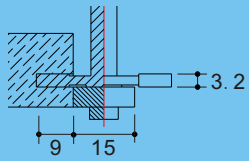

### 3mm Wrapped Edge For 16mm board

clear anodized

Cat No.	Length (mm)
4131. 38. 016	2500*

### 2mm Flush Edge For 18mm board

clear anodized

Cat No.	Length (mm)
4268. 38. 018	2500*

Dimensional Data not binding.  
We reserve the right to alter specifications without notice.

\* Usable length 2430~2470mm

## 25mm Edge Corner

zinc alloy, satin chrome

Cat No.	R
4268.43.001	0
4268.43.002	3

Dimensional Data not binding.  
We reserve the right to alter specifications without notice.

\* Usable length 2430~2470mm    \*\* Usable length 3630~3670mm