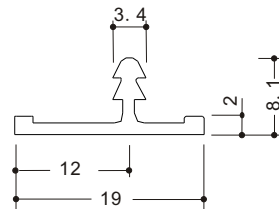

### 2mm Flush Edge For 18mm board

clear anodized

Cat No.	Length (mm)
4268. 38. 018	2500*

Dimensional Data not binding.  
We reserve the right to alter specifications without notice.

\* Usable length 2430~2470mm

## 3mm Wrapped Edge For 19mm board

clear anodized

Cat No.	Length (mm)
4131.38.019	2500*

## 2mm Flush Edge For 19mm board

clear anodized

Cat No.	Length (mm)
4268.38.019	2500*

## 25mm Edge Corner

zinc alloy, satin chrome

Cat No.	R
4268.43.001	0
4268.43.002	3

Dimensional Data not binding.  
We reserve the right to alter specifications without notice.

\* Usable length 2430~2470mm    \*\* Usable length 3630~3670mm