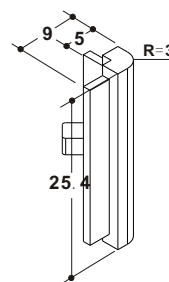

### 2mm Flush Edge For 18mm board

clear anodized

Cat No.	Length (mm)
4268. 38. 018	2500*

Dimensional Data not binding.  
We reserve the right to alter specifications without notice.

\* Usable length 2430~2470mm

## 2mm Flush Edge For 19mm board

clear anodized

Cat No.	Length (mm)
4268.38.019	2500*

## 2mm Flush Edge For 25mm board

clear anodized

Cat No.	Length (mm)
4268.38.025	3700**

## 25mm Edge Corner

zinc alloy, satin chrome

Cat No.	R
4268.43.001	0
4268.43.002	3

Dimensional Data not binding.  
We reserve the right to alter specifications without notice.

\* Usable length 2430~2470mm    \*\* Usable length 3630~3670mm