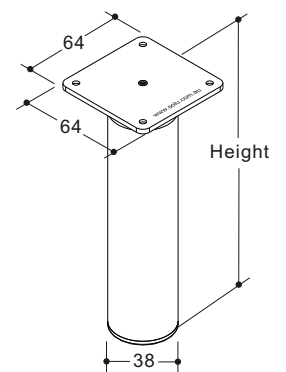

Cabinet Legs

Adjustable Leg

Fixing plate: zinc alloy, chrome-plated
 Tube: stainless steel
 Glide: plastic, black

Cat No.		Height	Adjustable Range
matt brushed	mirror polished		
1120.22.080	1120.25.080	80	-5 +10
1120.22.100	1120.25.100	100	-5 +10
1120.22.120	1120.25.120	120	-5 +10
1120.22.150	1120.25.150	150	-5 +10
1120.22.200	1120.25.200	200	-5 +10
1120.22.300	1120.25.300	300	-5 +10

Packing: 1 and 20 pieces

Adjustable Leg

Fixing plate: zinc alloy, chrome-plated
 Tube: stainless steel
 Glide: plastic, black

Cat No.		Height	Adjustable Range
matt brushed	mirror polished		
1121.22.080	1121.25.080	80	-5 +10
1121.22.100	1121.25.100	100	-5 +10
1121.22.120	1121.25.120	120	-5 +10
1121.22.150	1121.25.150	150	-5 +10
1121.22.200	1121.25.200	200	-5 +10
1121.22.300	1121.25.300	300	-5 +10

Packing: 1 and 20 pieces

Cabinet Legs

Adjustable Leg

Fixing plate: zinc alloy,
 Tube: aluminium, clear anodized
 Glide: lastic, black

Cat No.	Height	Adjustable Range
1122.38.050	52	-5 +10
1122.38.080	80	-5 +10
1122.38.100	100	-5 +10
1122.38.120	120	-5 +10
1122.38.150	150	-5 +10
1122.38.200	200	-5 +10
1122.38.300	300	-5 +10

Packing: 1 and 20 pieces

Adjustable Leg

Fixing plate: zinc alloy,
 Tube: aluminium, clear anodized
 Glide: plastic, black

Cat No.	Height	Adjustable Range
1123.38.050	52	-5 +10
1123.38.080	80	-5 +10
1123.38.100	100	-5 +10
1123.38.120	120	-5 +10
1123.38.150	150	-5 +10
1123.38.200	200	-5 +10
1123.38.300	300	-5 +10