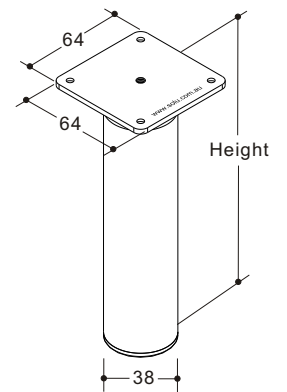

Cabinet Legs

Adjustable Leg

Fixing plate: zinc alloy, chrome-plated
 Tube: stainless steel
 Glide: plastic, black

Cat No.		Height	Adjustable Range
matt brushed	mirror polished		
1120.22.080	1120.25.080	80	-5 +10
1120.22.100	1120.25.100	100	-5 +10
1120.22.120	1120.25.120	120	-5 +10
1120.22.150	1120.25.150	150	-5 +10
1120.22.200	1120.25.200	200	-5 +10
1120.22.300	1120.25.300	300	-5 +10

Packing: 1 and 20 pieces

Adjustable Leg

Fixing plate: zinc alloy, chrome-plated
 Tube: stainless steel
 Glide: plastic, black

Cat No.		Height	Adjustable Range
matt brushed	mirror polished		
1121.22.080	1121.25.080	80	-5 +10
1121.22.100	1121.25.100	100	-5 +10
1121.22.120	1121.25.120	120	-5 +10
1121.22.150	1121.25.150	150	-5 +10
1121.22.200	1121.25.200	200	-5 +10
1121.22.300	1121.25.300	300	-5 +10

Packing: 1 and 20 pieces

Cabinet Legs

Adjustable Leg

Fixing plate: zinc alloy,
 Tube: aluminium, clear anodized
 Glide: lastic, black

Cat No.	Height	Adjustable Range
1122.38.050	52	-5 +10
1122.38.080	80	-5 +10
1122.38.100	100	-5 +10
1122.38.120	120	-5 +10
1122.38.150	150	-5 +10
1122.38.200	200	-5 +10
1122.38.300	300	-5 +10

Packing: 1 and 20 pieces

Adjustable Leg

Fixing plate: zinc alloy,
 Tube: aluminium, clear anodized
 Glide: plastic, black

Cat No.	Height	Adjustable Range
1123.38.050	52	-5 +10
1123.38.080	80	-5 +10
1123.38.100	100	-5 +10
1123.38.120	120	-5 +10
1123.38.150	150	-5 +10
1123.38.200	200	-5 +10
1123.38.300	300	-5 +10