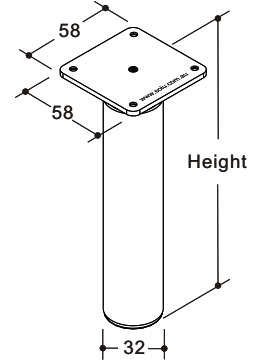

Cabinet Legs

Adjustable Leg

Fixing plate: zinc alloy, chrome-plated
 Tube: stainless steel
 Glide: plastic, black

Cat No.		Height	Adjustable Range
matt brushed	mirror polished		
1120.22.080	1120.25.080	80	-5 +10
1120.22.100	1120.25.100	100	-5 +10
1120.22.120	1120.25.120	120	-5 +10
1120.22.150	1120.25.150	150	-5 +10
1120.22.200	1120.25.200	200	-5 +10
1120.22.300	1120.25.300	300	-5 +10

Packing: 1 and 20 pieces

Adjustable Leg

Fixing plate: zinc alloy, chrome-plated
 Tube: stainless steel
 Glide: plastic, black

Cat No.		Height	Adjustable Range
matt brushed	mirror polished		
1121.22.080	1121.25.080	80	-5 +10
1121.22.100	1121.25.100	100	-5 +10
1121.22.120	1121.25.120	120	-5 +10
1121.22.150	1121.25.150	150	-5 +10
1121.22.200	1121.25.200	200	-5 +10
1121.22.300	1121.25.300	300	-5 +10

Packing: 1 and 20 pieces

Cabinet Legs

Adjustable Leg

Fixing plate: zinc alloy,
 Tube: aluminium, clear anodized
 Glide: lastic, black

Cat No.	Height	Adjustable Range
1122.38.050	52	-5 +10
1122.38.080	80	-5 +10
1122.38.100	100	-5 +10
1122.38.120	120	-5 +10
1122.38.150	150	-5 +10
1122.38.200	200	-5 +10
1122.38.300	300	-5 +10

Packing: 1 and 20 pieces

Adjustable Leg

Fixing plate: zinc alloy,
 Tube: aluminium, clear anodized
 Glide: plastic, black

Cat No.	Height	Adjustable Range
1123.38.050	52	-5 +10
1123.38.080	80	-5 +10
1123.38.100	100	-5 +10
1123.38.120	120	-5 +10
1123.38.150	150	-5 +10
1123.38.200	200	-5 +10
1123.38.300	300	-5 +10