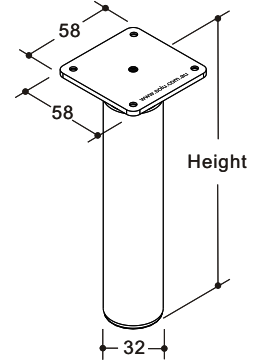

Packing: 1 and 20 pieces

Cabinet Legs

Adjustable Leg

Fixing plate: zinc alloy,
 Tube: aluminium, clear anodized
 Glide: lastic, black

Cat No.	Height	Adjustable Range
1122.38.050	52	-5 +10
1122.38.080	80	-5 +10
1122.38.100	100	-5 +10
1122.38.120	120	-5 +10
1122.38.150	150	-5 +10
1122.38.200	200	-5 +10
1122.38.300	300	-5 +10

Packing: 1 and 20 pieces

Adjustable Leg

Fixing plate: zinc alloy,
 Tube: aluminium, clear anodized
 Glide: plastic, black

Cat No.	Height	Adjustable Range
1123.38.050	52	-5 +10
1123.38.080	80	-5 +10
1123.38.100	100	-5 +10
1123.38.120	120	-5 +10
1123.38.150	150	-5 +10
1123.38.200	200	-5 +10
1123.38.300	300	-5 +10

Packing: 1 and 20 pieces

Cabinet Legs

Adjustable Leg

Fixing plate: zinc alloy,
 Tube: aluminium, black anodized
 Glide: lastic, black

Cat No.	Height	Adjustable Range
1122.30.050	52	-5 +10
1122.30.080	80	-5 +10
1122.30.100	100	-5 +10
1120.30.120	120	-5 +10
1122.30.150	150	-5 +10

Packing: 1 and 20 pieces

Adjustable Leg

Fixing plate: zinc alloy,
 Tube: aluminium, black anodized
 Glide: plastic, black

Cat No.	Height	Adjustable Range
1123.30.050	52	-5 +10
1123.30.080	80	-5 +10
1123.30.100	100	-5 +10
1123.30.120	120	-5 +10
1123.30.150	150	-5 +10