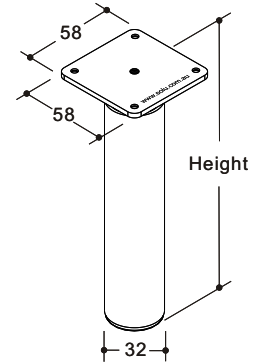

Cabinet Legs

Adjustable Leg

Fixing plate: zinc alloy, chrome-plated
 Tube: stainless steel
 Glide: plastic, black

Cat No.		Height	Adjustable Range
matt brushed	mirror polished		
1120.22.080	1120.25.080	80	-5 +10
1120.22.100	1120.25.100	100	-5 +10
1120.22.120	1120.25.120	120	-5 +10
1120.22.150	1120.25.150	150	-5 +10
1120.22.200	1120.25.200	200	-5 +10
1120.22.300	1120.25.300	300	-5 +10

Packing: 1 and 20 pieces

Adjustable Leg

Fixing plate: zinc alloy, chrome-plated
 Tube: stainless steel
 Glide: plastic, black

Cat No.		Height	Adjustable Range
matt brushed	mirror polished		
1121.22.080	1121.25.080	80	-5 +10
1121.22.100	1121.25.100	100	-5 +10
1121.22.120	1121.25.120	120	-5 +10
1121.22.150	1121.25.150	150	-5 +10
1121.22.200	1121.25.200	200	-5 +10
1121.22.300	1121.25.300	300	-5 +10

Packing: 1 and 20 pieces

Cabinet Legs

Adjustable Leg

Fixing plate: zinc alloy,
 Tube: aluminium, clear anodized
 Glide: lastic, black

Cat No.	Height	Adjustable Range
1122.38.050	52	-5 +10
1122.38.080	80	-5 +10
1122.38.100	100	-5 +10
1122.38.120	120	-5 +10
1122.38.150	150	-5 +10
1122.38.200	200	-5 +10
1122.38.300	300	-5 +10

Packing: 1 and 20 pieces

Adjustable Leg

Fixing plate: zinc alloy,
 Tube: aluminium, clear anodized
 Glide: plastic, black

Cat No.	Height	Adjustable Range
1123.38.050	52	-5 +10
1123.38.080	80	-5 +10
1123.38.100	100	-5 +10
1123.38.120	120	-5 +10
1123.38.150	150	-5 +10
1123.38.200	200	-5 +10
1123.38.300	300	-5 +10