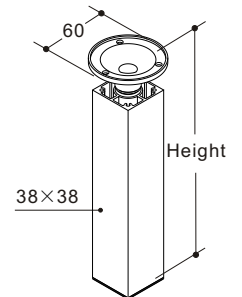

Packing: 1 and 20 pieces

Adjustable Leg

Fixing plate: zinc alloy,
 Tube: aluminium, black anodized
 Glide: plastic, black

Cat No.	Height	Adjustable Range
1123.30.050	52	-5 +10
1123.30.080	80	-5 +10
1123.30.100	100	-5 +10
1123.30.120	120	-5 +10
1123.30.150	150	-5 +10

Packing: 1 and 20 pieces

Cabinet Legs

Adjustable Leg

Fixing plate: zinc alloy, satin chrome
Tube: aluminium, silver colour, anodized
Foot: zinc alloy, satin chrome

Cat No.	Height	Adjustable Range
1124.38.080	80	-10 +10
1124.38.100	100	-10 +10
1124.38.120	120	-10 +10
1124.38.150	150	-10 +10
1124.38.200	200	-10 +10
1124.38.300	300	-10 +10
1124.38.720	720	-10 +10

Packing: 1 and 8 pieces

Adjustable Leg

Fixing plate: zinc alloy, satin chrome
Tube: aluminium, silver colour, anodized
Glide: plastic, black

Cat No.	Height	Adjustable Range
1126.38.080	80	-10 +10
1126.38.100	100	-10 +10
1126.38.120	120	-10 +10
1126.38.150	150	-10 +10
1126.38.300	300	-10 +10

Packing: 1 and 20 pieces

Cabinet Legs

Adjustable Leg

Fixing plate: zinc alloy, satin chrome
Tube: aluminium, silver colour, anodized
Foot: zinc alloy, satin chrome

Cat No.	Height	Adjustable Range
1125.38.120	120	-10 +10
1125.38.150	150	-10 +10