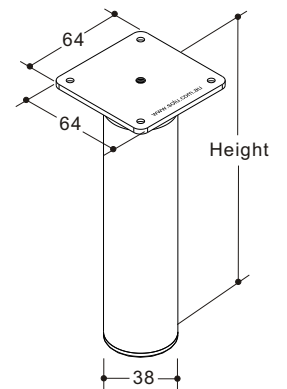

Packing: 1 and 20 pieces

Adjustable Leg

Fixing plate: zinc alloy,
 Tube: aluminium, clear anodized
 Glide: plastic, black

Cat No.	Height	Adjustable Range
1123.38.050	52	-5 +10
1123.38.080	80	-5 +10
1123.38.100	100	-5 +10
1123.38.120	120	-5 +10
1123.38.150	150	-5 +10
1123.38.200	200	-5 +10
1123.38.300	300	-5 +10

Packing: 1 and 20 pieces

Cabinet Legs

Adjustable Leg

Fixing plate: zinc alloy,
 Tube: aluminium, black anodized
 Glide: lastic, black

Cat No.	Height	Adjustable Range
1122.30.050	52	-5 +10
1122.30.080	80	-5 +10
1122.30.100	100	-5 +10
1120.30.120	120	-5 +10
1122.30.150	150	-5 +10

Packing: 1 and 20 pieces

Adjustable Leg

Fixing plate: zinc alloy,
 Tube: aluminium, black anodized
 Glide: plastic, black

Cat No.	Height	Adjustable Range
1123.30.050	52	-5 +10
1123.30.080	80	-5 +10
1123.30.100	100	-5 +10
1123.30.120	120	-5 +10
1123.30.150	150	-5 +10

Packing: 1 and 8 pieces

Adjustable Leg

Fixing plate: zinc alloy, satin chrome
Tube: aluminium, silver colour, anodized
Glide: plastic, black

Cat No.	Height	Adjustable Range
1126.38.080	80	-10 +10
1126.38.100	100	-10 +10
1126.38.120	120	-10 +10
1126.38.150	150	-10 +10
1126.38.300	300	-10 +10