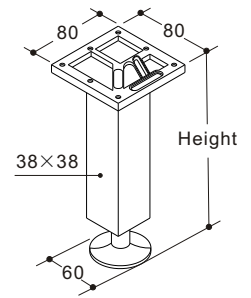

Packing: 1 and 20 pieces

Adjustable Leg

Fixing plate: zinc alloy,
 Tube: aluminium, black anodized
 Glide: plastic, black

Cat No.	Height	Adjustable Range
1123.30.050	52	-5 +10
1123.30.080	80	-5 +10
1123.30.100	100	-5 +10
1123.30.120	120	-5 +10
1123.30.150	150	-5 +10

Packing: 1 and 20 pieces

Cabinet Legs

Adjustable Leg

Fixing plate: zinc alloy, satin chrome
Tube: aluminium, silver colour, anodized
Foot: zinc alloy, satin chrome

Cat No.	Height	Adjustable Range
1124.38.080	80	-10 +10
1124.38.100	100	-10 +10
1124.38.120	120	-10 +10
1124.38.150	150	-10 +10
1124.38.200	200	-10 +10
1124.38.300	300	-10 +10
1124.38.720	720	-10 +10

Packing: 1 and 8 pieces

Adjustable Leg

Fixing plate: zinc alloy, satin chrome
Tube: aluminium, silver colour, anodized
Glide: plastic, black

Cat No.	Height	Adjustable Range
1126.38.080	80	-10 +10
1126.38.100	100	-10 +10
1126.38.120	120	-10 +10
1126.38.150	150	-10 +10
1126.38.300	300	-10 +10