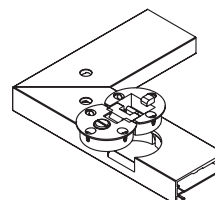

## Fixing Method:

**Note:** glass edge needs to be chamfered

Screw: M4x8

Cat No.	8200.57.003
---------	-------------

## Flap Hinge Mounting Block

nylon, black

Cat No.	8202. 80. 003
---------	---------------

Dimensional Data not binding.  
We reserve the right to alter specifications without notice.