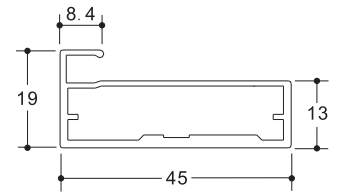

# 19mm Aluminium Frame Door Profile

## Glass Door Frame

silver colour, anodized  
use 4mm glass only

Cat No.	Length(mm)
8202. 38. 045	2400*

Packing: 6pcs per carton \* Usable length 3030~3070mm

## Glass Door Frame

with handle, use to up-flap door  
suit to 8202. 38. 045

silver colour, anodized  
use 4mm glass only

Cat No.	Length(mm)
8202. 38. 069	3100*

Packing: 6pcs per carton \* Usable length 3030~3070mm

## Fixing Method:

**Note:** glass edge needs to be chamfered

Screw: M4x8

Cat No.	8200.57.003
---------	-------------