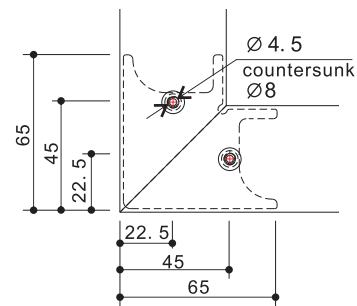

## Fixing Plate

steel, zinc-plated

Cat No.	8200. 57. 001
---------	---------------

## Fixing Method:

**Note:** glass edge needs to be chamfered

Screw: M4x8

Cat No.	8200.57.003
---------	-------------