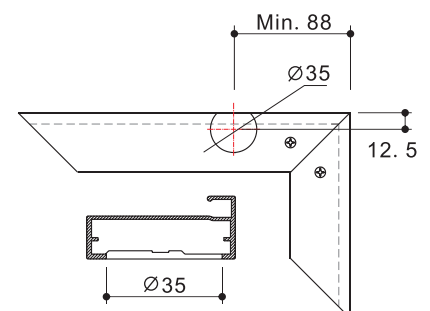

## Fixing Method:

**Note:** glass edge needs to be chamfered

Screw: M4x8

Cat No.	8200.57.003
---------	-------------

## Flap Hinge Mounting Block

nylon, black

Cat No.	8202. 80. 003
---------	---------------

Dimensional Data not binding.  
We reserve the right to alter specifications without notice.