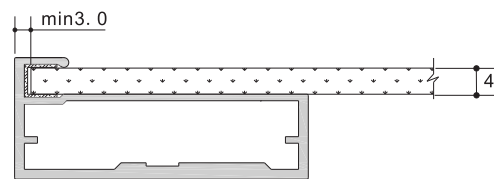

## Sealing Stripe

plastic for glass

Cat No.	8202. 80. 002
---------	---------------

## Fixing Method:

**Note:** glass edge needs to be chamfered

Screw: M4x8

Cat No.	8200.57.003
---------	-------------