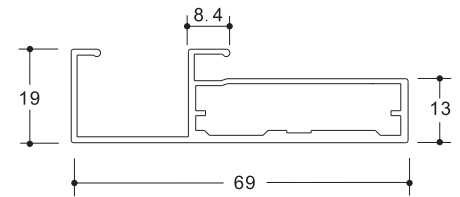

## Glass Door Frame

silver colour, anodized  
use 4mm glass only

Cat No.	Length(mm)
8202. 38. 045	2400*

Packing: 6pcs per carton \* Usable length 3030~3070mm

## Glass Door Frame

with handle, use to up-flap door  
suit to 8202. 38. 045

silver colour, anodized  
use 4mm glass only

Cat No.	Length(mm)
8202. 38. 069	3100*

Packing: 6pcs per carton \* Usable length 3030~3070mm