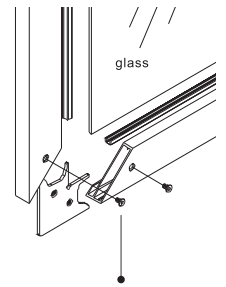

## Fixing Plate

steel, zinc-plated

Cat No.	8200. 57. 001
---------	---------------

## Fixing Method:

**Note:** glass edge needs to be chamfered

Screw: M4x8

Cat No.	8200.57.003
---------	-------------

## Flap Hinge Mounting Block

nylon, black

Cat No.	8202. 80. 003
---------	---------------

Dimensional Data not binding.  
We reserve the right to alter specifications without notice.