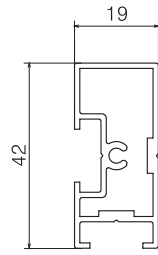

Aluminium 2x1 Rail

Aluminium 2x1 Rail

End Clip

Cat No.	Length (mm)	Finish
2380. 31. 042	3700*	white, powder coated
2380. 38. 042	3700*	clear anodized
2380. 39. 042	3700*	black anodized

Packing: 6pcs

* Usable length 3630~3670mm

Fixing Method

Flat

Inverted

Dimensional Data not binding.
We reserve the right to alter specifications without notice.