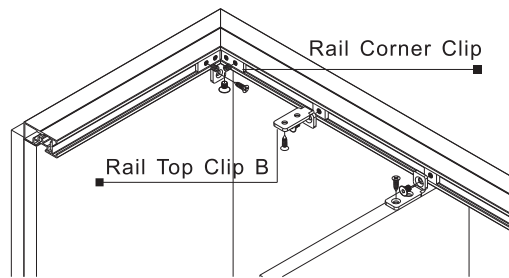

Aluminium 2x1 Rail

Aluminium 2x1 Rail

End Clip

Cat No.	Length (mm)	Finish
2380. 31. 042	3700*	white, powder coated
2380. 38. 042	3700*	clear anodized
2380. 39. 042	3700*	black anodized

Packing: 6pcs

* Usable length 3630~3670mm

Fixing Method

Flat

Inverted

Dimensional Data not binding.
We reserve the right to alter specifications without notice.