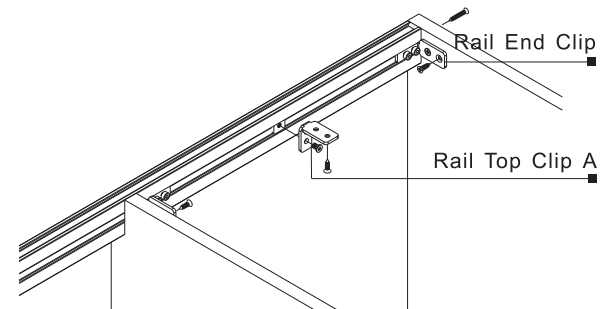

Aluminium 2x1 Rail

Aluminium 2x1 Rail

End Clip

Cat No.	Length (mm)	Finish
2380. 31. 042	3700*	white, powder coated
2380. 38. 042	3700*	clear anodized
2380. 39. 042	3700*	black anodized

Packing: 6pcs

* Usable length 3630~3670mm

Fixing Method

Flat

Inverted

Dimensional Data not binding.
We reserve the right to alter specifications without notice.