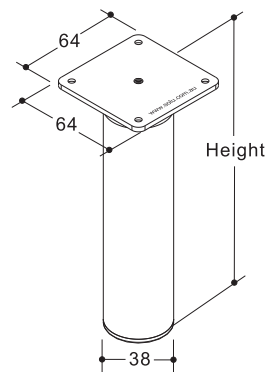

## Adjustable Leg

**Fixing plate:** zinc alloy, chrome-plated  
**Tube:** stainless steel  
**Glide:** plastic, black

Cat No.		Height	Adjustable Range
matt brushed	mirror polished		
1120.22.080	1120.25.080	80	-5 +10
1120.22.100	1120.25.100	100	-5 +10
1120.22.120	1120.25.120	120	-5 +10
1120.22.150	1120.25.150	150	-5 +10
1120.22.200	1120.25.200	200	-5 +10
1120.22.250	1120.25.250	250	-5 +10
1120.22.300	1120.25.300	300	-5 +10

## Adjustable Leg

**Fixing plate:** zinc alloy, chrome-plated  
**Tube:** stainless steel  
**Glide:** plastic, black

Cat No.		Height	Adjustable Range
matt brushed	mirror polished		
1121.22.080	1121.25.080	80	-5 +10
1121.22.100	1121.25.100	100	-5 +10
1121.22.120	1121.25.120	120	-5 +10
1121.22.150	1121.25.150	150	-5 +10
1121.22.200	1121.25.200	200	-5 +10
1121.22.250	1121.25.250	250	-5 +10
1121.22.300	1121.25.300	300	-5 +10

Packing: 1 and 20 pieces

Dimensional Data not binding.  
We reserve the right to alter specifications without notice.