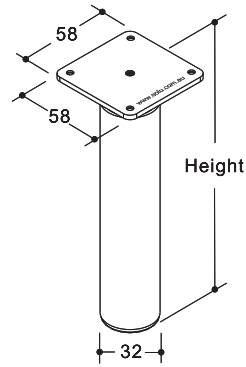

## Adjustable Leg

**Fixing plate:** zinc alloy, chrome-plated  
**Tube:** stainless steel  
**Glide:** plastic, black

Cat No.		Height	Adjustable Range
matt brushed	mirror polished		
1120.22.080	1120.25.080	80	-5 +10
1120.22.100	1120.25.100	100	-5 +10
1120.22.120	1120.25.120	120	-5 +10
1120.22.150	1120.25.150	150	-5 +10
1120.22.200	1120.25.200	200	-5 +10
1120.22.250	1120.25.250	250	-5 +10
1120.22.300	1120.25.300	300	-5 +10

## Adjustable Leg

**Fixing plate:** zinc alloy, chrome-plated  
**Tube:** stainless steel  
**Glide:** plastic, black

Cat No.		Height	Adjustable Range
matt brushed	mirror polished		
1121.22.080	1121.25.080	80	-5 +10
1121.22.100	1121.25.100	100	-5 +10
1121.22.120	1121.25.120	120	-5 +10
1121.22.150	1121.25.150	150	-5 +10
1121.22.200	1121.25.200	200	-5 +10
1121.22.250	1121.25.250	250	-5 +10
1121.22.300	1121.25.300	300	-5 +10

Packing: 1 and 20 pieces

Dimensional Data not binding.  
We reserve the right to alter specifications without notice.