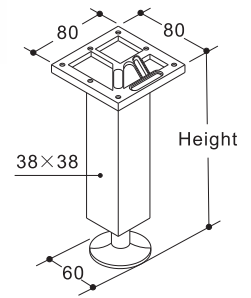

Cabinet Legs

Adjustable Leg

Fixing plate: zinc alloy, chrome-plated, matt
Tube: aluminium, silver colour, anodized
Foot: zinc alloy, satin chrome

Cat No.	Height	Adjustable Range
1124.38.080	80	-10 +10
1124.38.100	100	-10 +10
1124.38.120	120	-10 +10
1124.38.150	150	-10 +10
1124.38.200	200	-10 +10
1124.38.300	300	-10 +10
1124.38.720	720	-10 +10

Packing: 1 and 8 pieces

Adjustable Leg

Fixing plate: zinc alloy, chrome-plated, matt
Tube: aluminium, silver colour, anodized
Glide: plastic, black

Cat No.	Height	Adjustable Range
1126.38.080	80	-10 +10
1126.38.100	100	-10 +10
1126.38.120	120	-10 +10
1126.38.150	150	-10 +10
1126.38.300	300	-10 +10

Packing: 1 and 20 pieces

Cabinet Legs

Adjustable Leg

Fixing plate: zinc alloy, chrome-plated, matt
Tube: aluminium, silver colour, anodized
Foot: zinc alloy, satin chrome

Cat No.	Height	Adjustable Range
1125.38.120	120	-10 +10
1125.38.150	150	-10 +10

Packing: 1 and 20 pieces

Dimensional Data not binding.
We reserve the right to alter specifications without notice.