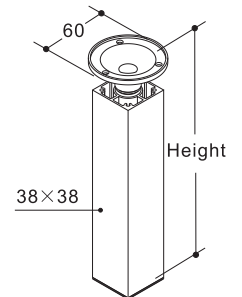

Cabinet Legs

Adjustable Leg

Fixing plate: zinc alloy, chrome-plated, matt
Tube: aluminium, silver colour, anodized
Foot: zinc alloy, satin chrome

Cat No.	Height	Adjustable Range
1124.38.080	80	-10 +10
1124.38.100	100	-10 +10
1124.38.120	120	-10 +10
1124.38.150	150	-10 +10
1124.38.200	200	-10 +10
1124.38.300	300	-10 +10
1124.38.720	720	-10 +10

Packing: 1 and 8 pieces

Adjustable Leg

Fixing plate: zinc alloy, chrome-plated, matt
Tube: aluminium, silver colour, anodized
Glide: plastic, black

Cat No.	Height	Adjustable Range
1126.38.080	80	-10 +10
1126.38.100	100	-10 +10
1126.38.120	120	-10 +10
1126.38.150	150	-10 +10
1126.38.300	300	-10 +10

Packing: 1 and 20 pieces

Cabinet Legs

Adjustable Leg

Fixing plate: zinc alloy, chrome-plated, matt
Tube: aluminium, silver colour, anodized
Foot: zinc alloy, satin chrome

Cat No.	Height	Adjustable Range
1125.38.120	120	-10 +10
1125.38.150	150	-10 +10

Packing: 1 and 20 pieces

Dimensional Data not binding.
We reserve the right to alter specifications without notice.