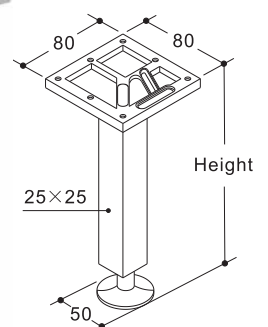

Cabinet Legs

Adjustable Leg

Fixing plate: zinc alloy, chrome-plated, matt
Tube: aluminium, silver colour, anodized
Foot: zinc alloy, satin chrome

Cat No.	Height	Adjustable Range
1124.38.080	80	-10 +10
1124.38.100	100	-10 +10
1124.38.120	120	-10 +10
1124.38.150	150	-10 +10
1124.38.200	200	-10 +10
1124.38.300	300	-10 +10
1124.38.720	720	-10 +10

Packing: 1 and 8 pieces

Adjustable Leg

Fixing plate: zinc alloy, chrome-plated, matt
Tube: aluminium, silver colour, anodized
Glide: plastic, black

Cat No.	Height	Adjustable Range
1126.38.080	80	-10 +10
1126.38.100	100	-10 +10
1126.38.120	120	-10 +10
1126.38.150	150	-10 +10
1126.38.300	300	-10 +10

Packing: 1 and 20 pieces

Cabinet Legs

Adjustable Leg

Fixing plate: zinc alloy, chrome-plated, matt
Tube: aluminium, silver colour, anodized
Foot: zinc alloy, satin chrome

Cat No.	Height	Adjustable Range
1125.38.120	120	-10 +10
1125.38.150	150	-10 +10

Packing: 1 and 20 pieces

Dimensional Data not binding.
We reserve the right to alter specifications without notice.