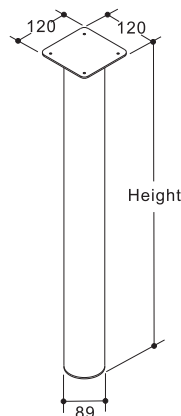

# Bench Top Supports

Fixing plate: plastic, grey  
 Tube: stainless steel, matt brushed  
 Foot: zinc ally

Cat No.	Height	Adjustable Range
1303.22.880	880	-10 +10

## Adjustable Leg

Packing: 1 piece

Fixing plate: stainless steel, polished  
 Tube: stainless steel, matt brushed  
 Foot: stainless steel, polished

Cat No.	Height	Adjustable Range
1301.22.880	880	-10 +10

Packing: 1 piece

Fixing plate: stainless steel, polished  
 Tube: stainless steel, matt brushed  
 Foot: stainless steel, polished

Cat No.	Height	Adjustable Range
1302.22.880	880	-10 +10

Packing: 1 piece