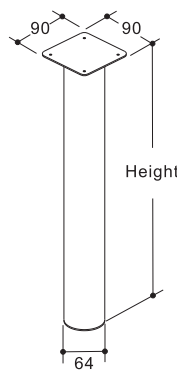

# Bench Top Supports

Fixing plate: plastic, grey  
 Tube: stainless steel, matt brushed  
 Foot: zinc ally

Cat No.	Height	Adjustable Range
1303.22.880	880	-10 +10

## Adjustable Leg

Packing: 1 piece

Fixing plate: stainless steel, polished  
 Tube: stainless steel, matt brushed  
 Foot: stainless steel, polished

Cat No.	Height	Adjustable Range
1301.22.880	880	-10 +10

Packing: 1 piece

Fixing plate: stainless steel, polished  
 Tube: stainless steel, matt brushed  
 Foot: stainless steel, polished

Cat No.	Height	Adjustable Range
1302.22.880	880	-10 +10

Packing: 1 piece