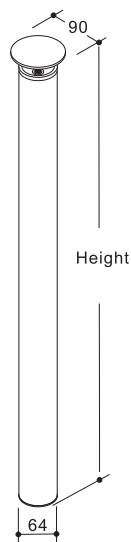

# Bench Top Supports

Fixing plate: plastic, grey  
 Tube: stainless steel, matt brushed  
 Foot: zinc ally

Cat No.	Height	Adjustable Range
1303.22.880	880	-10 +10

## Adjustable Leg

Packing: 1 piece

Fixing plate: stainless steel, polished  
 Tube: stainless steel, matt brushed  
 Foot: stainless steel, polished

Cat No.	Height	Adjustable Range
1301.22.880	880	-10 +10

Packing: 1 piece

Fixing plate: stainless steel, polished  
 Tube: stainless steel, matt brushed  
 Foot: stainless steel, polished

Cat No.	Height	Adjustable Range
1302.22.880	880	-10 +10

Packing: 1 piece