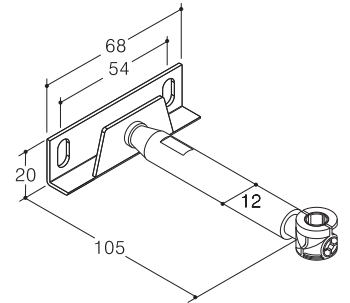

Floating Shelf Support

Shelf Support

steel, galvanized
shelf depth: max. 300mm
distance between shelf supports: max 700mm

Cat No.	8122. 57. 105
---------	---------------

Packing: 50pcs per carton

Fixing Method

Shelf Support

steel, galvanized
shelf depth: max. 300mm
distance between shelf supports: max 550mm

Cat No.	8122. 57. 145
---------	---------------

Packing: 50pcs per carton

Fixing Method

Dimensional Data not binding.
We reserve the right to alter specifications without notice.