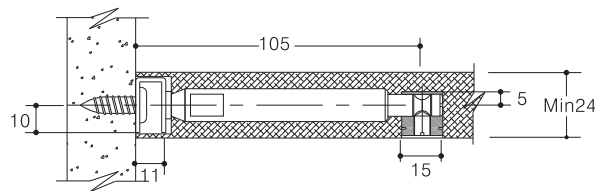

Floating Shelf Support

Shelf Support

steel, galvanized
shelf depth: max. 300mm
distance between shelf supports: max 700mm

Cat No.	8122. 57. 105
---------	---------------

Packing: 50pcs per carton

Fixing Method

Shelf Support

steel, galvanized
shelf depth: max. 300mm
distance between shelf supports: max 550mm

Cat No.	8122. 57. 145
---------	---------------

Packing: 50pcs per carton

Fixing Method

Dimensional Data not binding.
We reserve the right to alter specifications without notice.