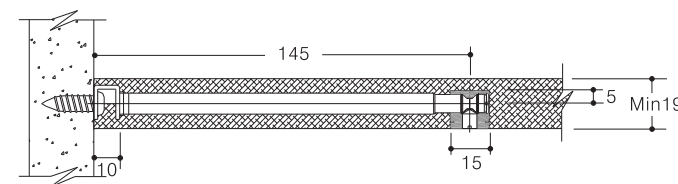

Floating Shelf Support

Shelf Support

steel, galvanized
shelf depth: max. 300mm
distance between shelf supports: max 700mm

Cat No.	8122. 57. 105
---------	---------------

Packing: 50pcs per carton

Fixing Method

Shelf Support

steel, galvanized
shelf depth: max. 300mm
distance between shelf supports: max 550mm

Cat No.	8122. 57. 145
---------	---------------

Packing: 50pcs per carton

Fixing Method

Dimensional Data not binding.
We reserve the right to alter specifications without notice.