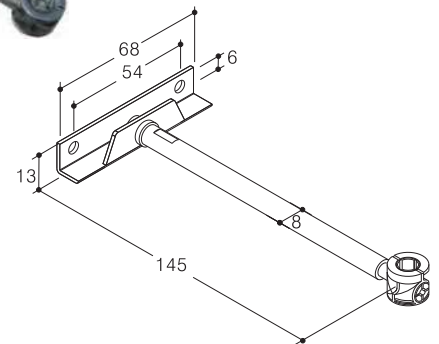

Floating Shelf Support

Shelf Support

steel, galvanized
shelf depth: max. 300mm
distance between shelf supports: max 700mm

Cat No.	8122. 57. 105
---------	---------------

Packing: 50pcs per carton

Fixing Method

Shelf Support

steel, galvanized
shelf depth: max. 300mm
distance between shelf supports: max 550mm

Cat No.	8122. 57. 145
---------	---------------

Packing: 50pcs per carton

Fixing Method

Dimensional Data not binding.
We reserve the right to alter specifications without notice.