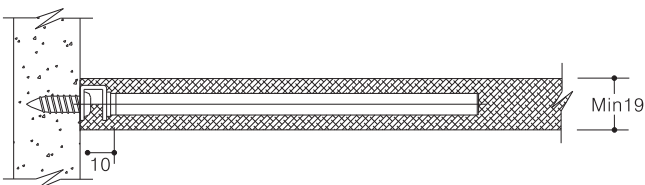

Floating Shelf Supports

Shelf Support

steel, galvanized
shelf depth: max. 300mm
distance between shelf supports: max 700mm

Cat No.	8121. 57. 112
---------	---------------

Packing: 50pcs per carton

Fixing Method

Shelf Support

steel, galvanized
shelf depth: max. 300mm
distance between shelf supports: max 550mm

Cat No.	8121. 57. 150
---------	---------------

Packing: 50pcs per carton

Fixing Method

Dimensional Data not binding.
We reserve the right to alter specifications without notice.