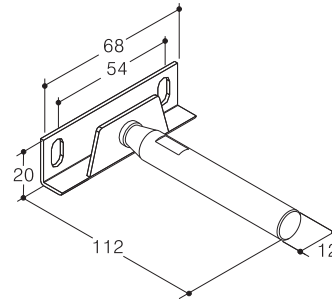

Floating Shelf Supports

Shelf Support

steel, galvanized
shelf depth: max. 300mm
distance between shelf supports: max 700mm

Cat No.	8121. 57. 112
---------	---------------

Packing: 50pcs per carton

Fixing Method

Shelf Support

steel, galvanized
shelf depth: max. 300mm
distance between shelf supports: max 550mm

Cat No.	8121. 57. 150
---------	---------------

Packing: 50pcs per carton

Fixing Method

Dimensional Data not binding.
We reserve the right to alter specifications without notice.