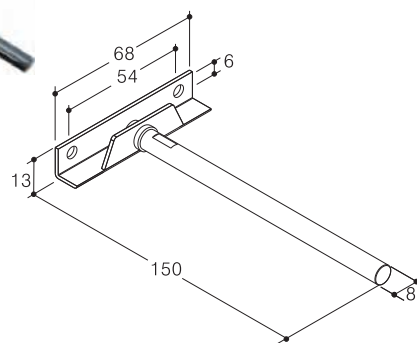

Floating Shelf Supports

Shelf Support

steel, galvanized
shelf depth: max. 300mm
distance between shelf supports: max 700mm

Cat No.	8121. 57. 112
---------	---------------

Packing: 50pcs per carton

Fixing Method

Shelf Support

steel, galvanized
shelf depth: max. 300mm
distance between shelf supports: max 550mm

Cat No.	8121. 57. 150
---------	---------------

Packing: 50pcs per carton

Fixing Method

Dimensional Data not binding.
We reserve the right to alter specifications without notice.