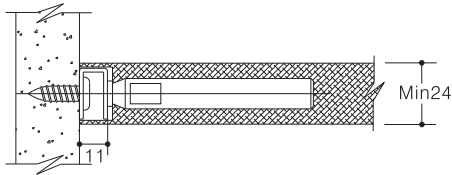

Floating Shelf Supports

Shelf Support

steel, galvanized
shelf depth: max. 300mm
distance between shelf supports: max 700mm

Cat No.	8121. 57. 112
---------	---------------

Packing: 50pcs per carton

Fixing Method

Shelf Support

steel, galvanized
shelf depth: max. 300mm
distance between shelf supports: max 550mm

Cat No.	8121. 57. 150
---------	---------------

Packing: 50pcs per carton

Fixing Method

Dimensional Data not binding.
We reserve the right to alter specifications without notice.