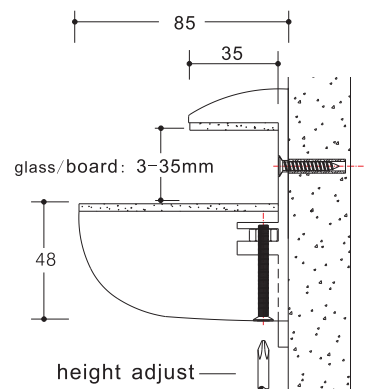

## Glass Shelf Bracket

**zinc alloy, nickel-plated**  
**glass shelf depth: max. 250mm**  
**distance between shelf supports: max 550mm**

Cat No.	8135.46.040
---------	-------------

Packing: 20set per carton

## Glass Shelf Bracket

**zinc alloy, nickel-plated**  
**glass shelf depth: max. 250mm**  
**distance between shelf supports: max 550mm**

Cat No.	8136.46.050
---------	-------------

Packing: 20set per carton

## Shelf Bracket

**zinc alloy, nickel-plated**  
**glass shelf depth: max. 300mm**  
**distance between shelf supports: max 700mm**

Cat No.	8137.46.085
---------	-------------

Packing: 10set per carton

Dimensional Data not binding.  
We reserve the right to alter specifications without notice.