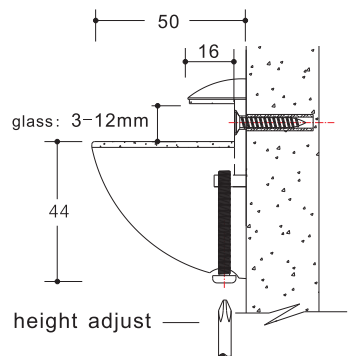

## Glass Shelf Bracket

**zinc alloy, nickel-plated**  
**glass shelf depth: max. 250mm**  
**distance between shelf supports: max 550mm**

Cat No.	8135.46.040
---------	-------------

Packing: 20set per carton

## Glass Shelf Bracket

**zinc alloy, nickel-plated**  
**glass shelf depth: max. 250mm**  
**distance between shelf supports: max 550mm**

Cat No.	8136.46.050
---------	-------------

Packing: 20set per carton

## Shelf Bracket

**zinc alloy, nickel-plated**  
**glass shelf depth: max. 300mm**  
**distance between shelf supports: max 700mm**

Cat No.	8137.46.085
---------	-------------

Packing: 10set per carton

Dimensional Data not binding.  
We reserve the right to alter specifications without notice.