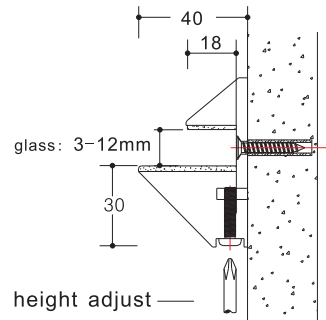

## Glass Shelf Bracket

**zinc alloy, nickel-plated**  
**glass shelf depth: max. 250mm**  
**distance between shelf supports: max 550mm**

Cat No.	8135.46.040
---------	-------------

Packing: 20set per carton

## Glass Shelf Bracket

**zinc alloy, nickel-plated**  
**glass shelf depth: max. 250mm**  
**distance between shelf supports: max 550mm**

Cat No.	8136.46.050
---------	-------------

Packing: 20set per carton

## Shelf Bracket

**zinc alloy, nickel-plated**  
**glass shelf depth: max. 300mm**  
**distance between shelf supports: max 700mm**

Cat No.	8137.46.085
---------	-------------

Packing: 10set per carton

Dimensional Data not binding.  
We reserve the right to alter specifications without notice.