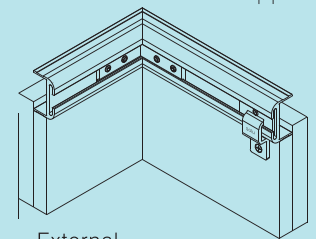

## Vanity Partition Bracket

steel, zinc-plated

Cat No.	2110.57.007
---------	-------------

Packing: 100Pcs per carton

End Clip

Top Clip

Internal Corner Clip

Internal Corner Clip 135°

External Corner Clip Middle Clip

Picture Frame Clip

Side Clip

Saddle Bracket

Vanity Partition Bracket

Dimensional Data not binding.  
We reserve the right to alter specifications without notice.