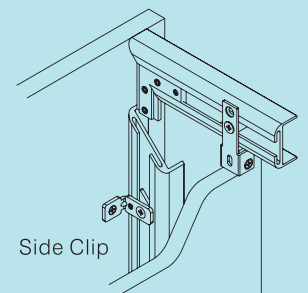

## Vanity Partition Bracket

steel, zinc-plated

Cat No.	2110.57.007
---------	-------------

Packing: 100Pcs per carton

End Clip

Top Clip

Internal Corner Clip

Internal Corner Clip 135°

External Corner Clip Middle Clip

Picture Frame Clip

Side Clip

Saddle Bracket

Vanity Partition Bracket

Dimensional Data not binding.  
We reserve the right to alter specifications without notice.