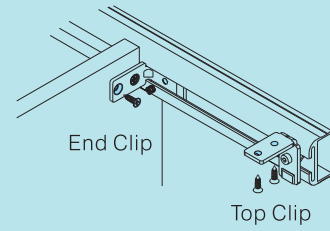

## Vanity Partition Bracket

steel, zinc-plated

Cat No.	2110.57.007
---------	-------------

Packing: 100Pcs per carton

End Clip

Top Clip

Internal Corner Clip

Internal Corner Clip 135°

External Corner Clip Middle Clip

Picture Frame Clip

Side Clip

Saddle Bracket

Vanity Partition Bracket

Dimensional Data not binding.  
We reserve the right to alter specifications without notice.