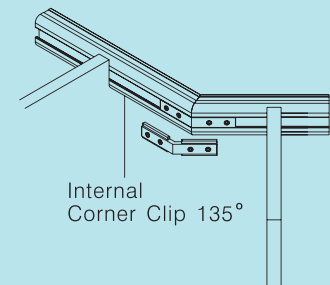

## Vanity Partition Bracket

steel, zinc-plated

Cat No.	2110.57.007
---------	-------------

Packing: 100Pcs per carton

End Clip

Top Clip

Internal Corner Clip

Internal Corner Clip 135°

External Corner Clip Middle Clip

Picture Frame Clip

Side Clip

Saddle Bracket

Vanity Partition Bracket

Dimensional Data not binding.  
We reserve the right to alter specifications without notice.