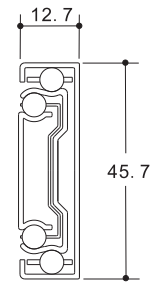

Drawer Runner

Full Extension Ball Cage Runner

steel, galvanized bright

Cat No.	Length
8521. 57. 250	250
8521. 57. 300	300
8521. 57. 350	350
8521. 57. 400	400
8521. 57. 450	450
8521. 57. 500	500
8521. 57. 550	550
8521. 57. 600	600

Packing: 15 pairs per carton

Dimensional Data not binding.
We reserve the right to alter specifications without notice.