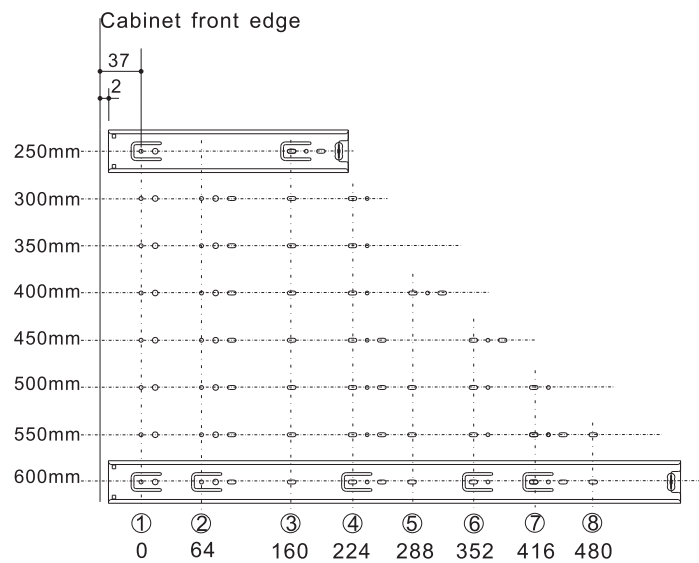

Drawer Runner

Full Extension Ball Cage Runner

steel, galvanized bright

Cat No.	Length
8521. 57. 250	250
8521. 57. 300	300
8521. 57. 350	350
8521. 57. 400	400
8521. 57. 450	450
8521. 57. 500	500
8521. 57. 550	550
8521. 57. 600	600

Packing: 15 pairs per carton

Dimensional Data not binding.
We reserve the right to alter specifications without notice.